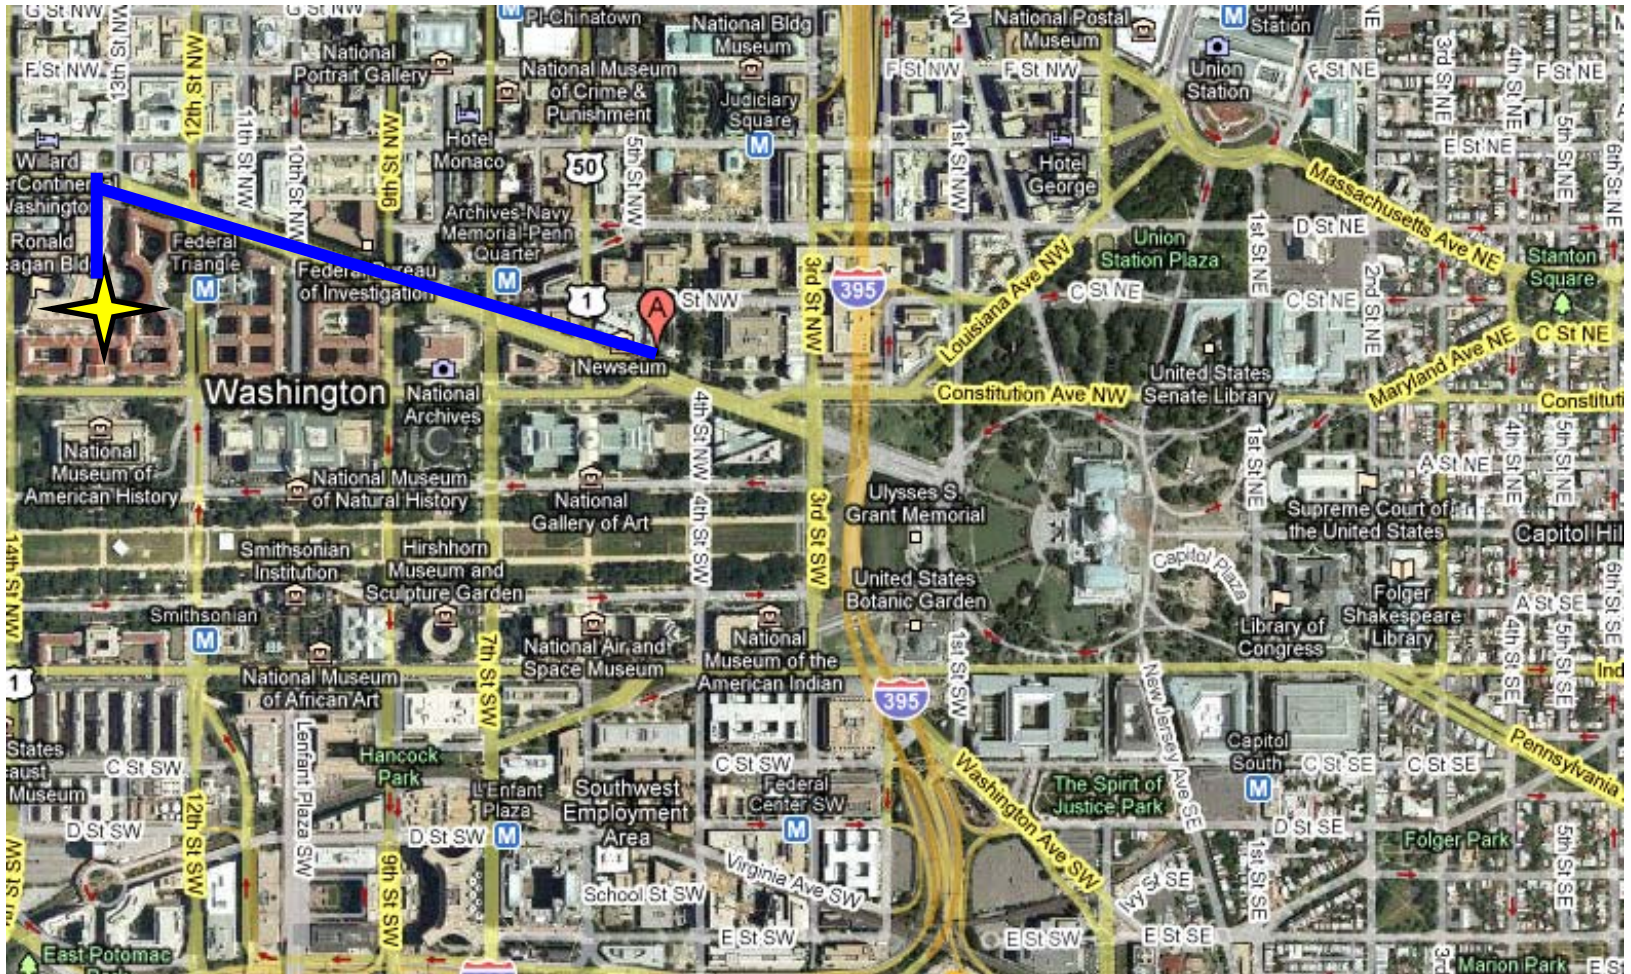

## Directions to the Canadian Embassy from Ronald Reagan Building:

- North on 14<sup>th</sup> Street from International Trade Centre
- Right on Pennsylvania Avenue
- Walk 1 mile to Canadian Embassy

Canadian Embassy (501 Pennsylvania)

Ronald Reagan Building and International Trade Centre